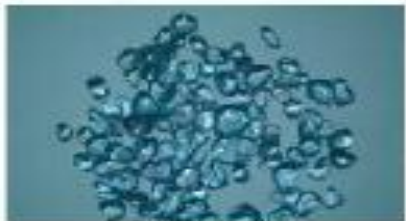

## In fire pits

Replace fire log and cinders, colorful glass beads make your fire pit bright. Natural gas provides clean fuel with flame temperature below the melting point of glass. Customer homes, restaurant, resorts have all used our colorful glass beads in this stunning look

## In swimming pool

Traditional swimming pool used to take plaster materials .But the limitation is sparkle and depth.Our glass chips can reflect sunlight with unparalleled pop. Put in your pool, glass will take your pool into a new level.Installation is identical to traditional exposed aggregate plasters with the added step of polishing the surface to remove any rough edge.Almost any combination of colors can be incorporated with traditional pebbles or quarts. Once you use glass, you never go back.