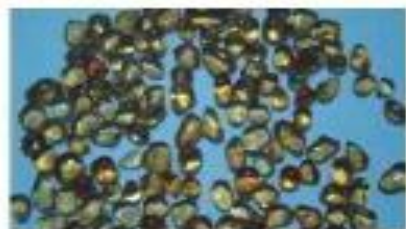

## In swimming pool

Traditional swimming pool used to take plaster materials .But the limitation is sparkle and depth.Our glass chips can reflect sunlight with unparalleled pop. Put in your pool, glass will take your pool into a new level.Installation is identical to traditional exposed aggregate plasters with the added step of polishing the surface to remove any rough edge.Almost any combination of colors can be incorporated with traditional pebbles or quarts. Once you use glass, you never go back.

**BW-CZ011**

**BW-CZ012**

**BW-CZ013**

**BW-CZ014**

**BW-CZ015**

**BW-CZ016**

**BW-CZ017**

**BW-CZ018**

**BW-CZ019**

**BW-CZ020**

**BW-CZ021**

**BW-CZ022**

**BW-CZ023**

**BW-CZ026**

**BW-CZ010**

**Fire Glass Yellow**

**Fire Glass Black**